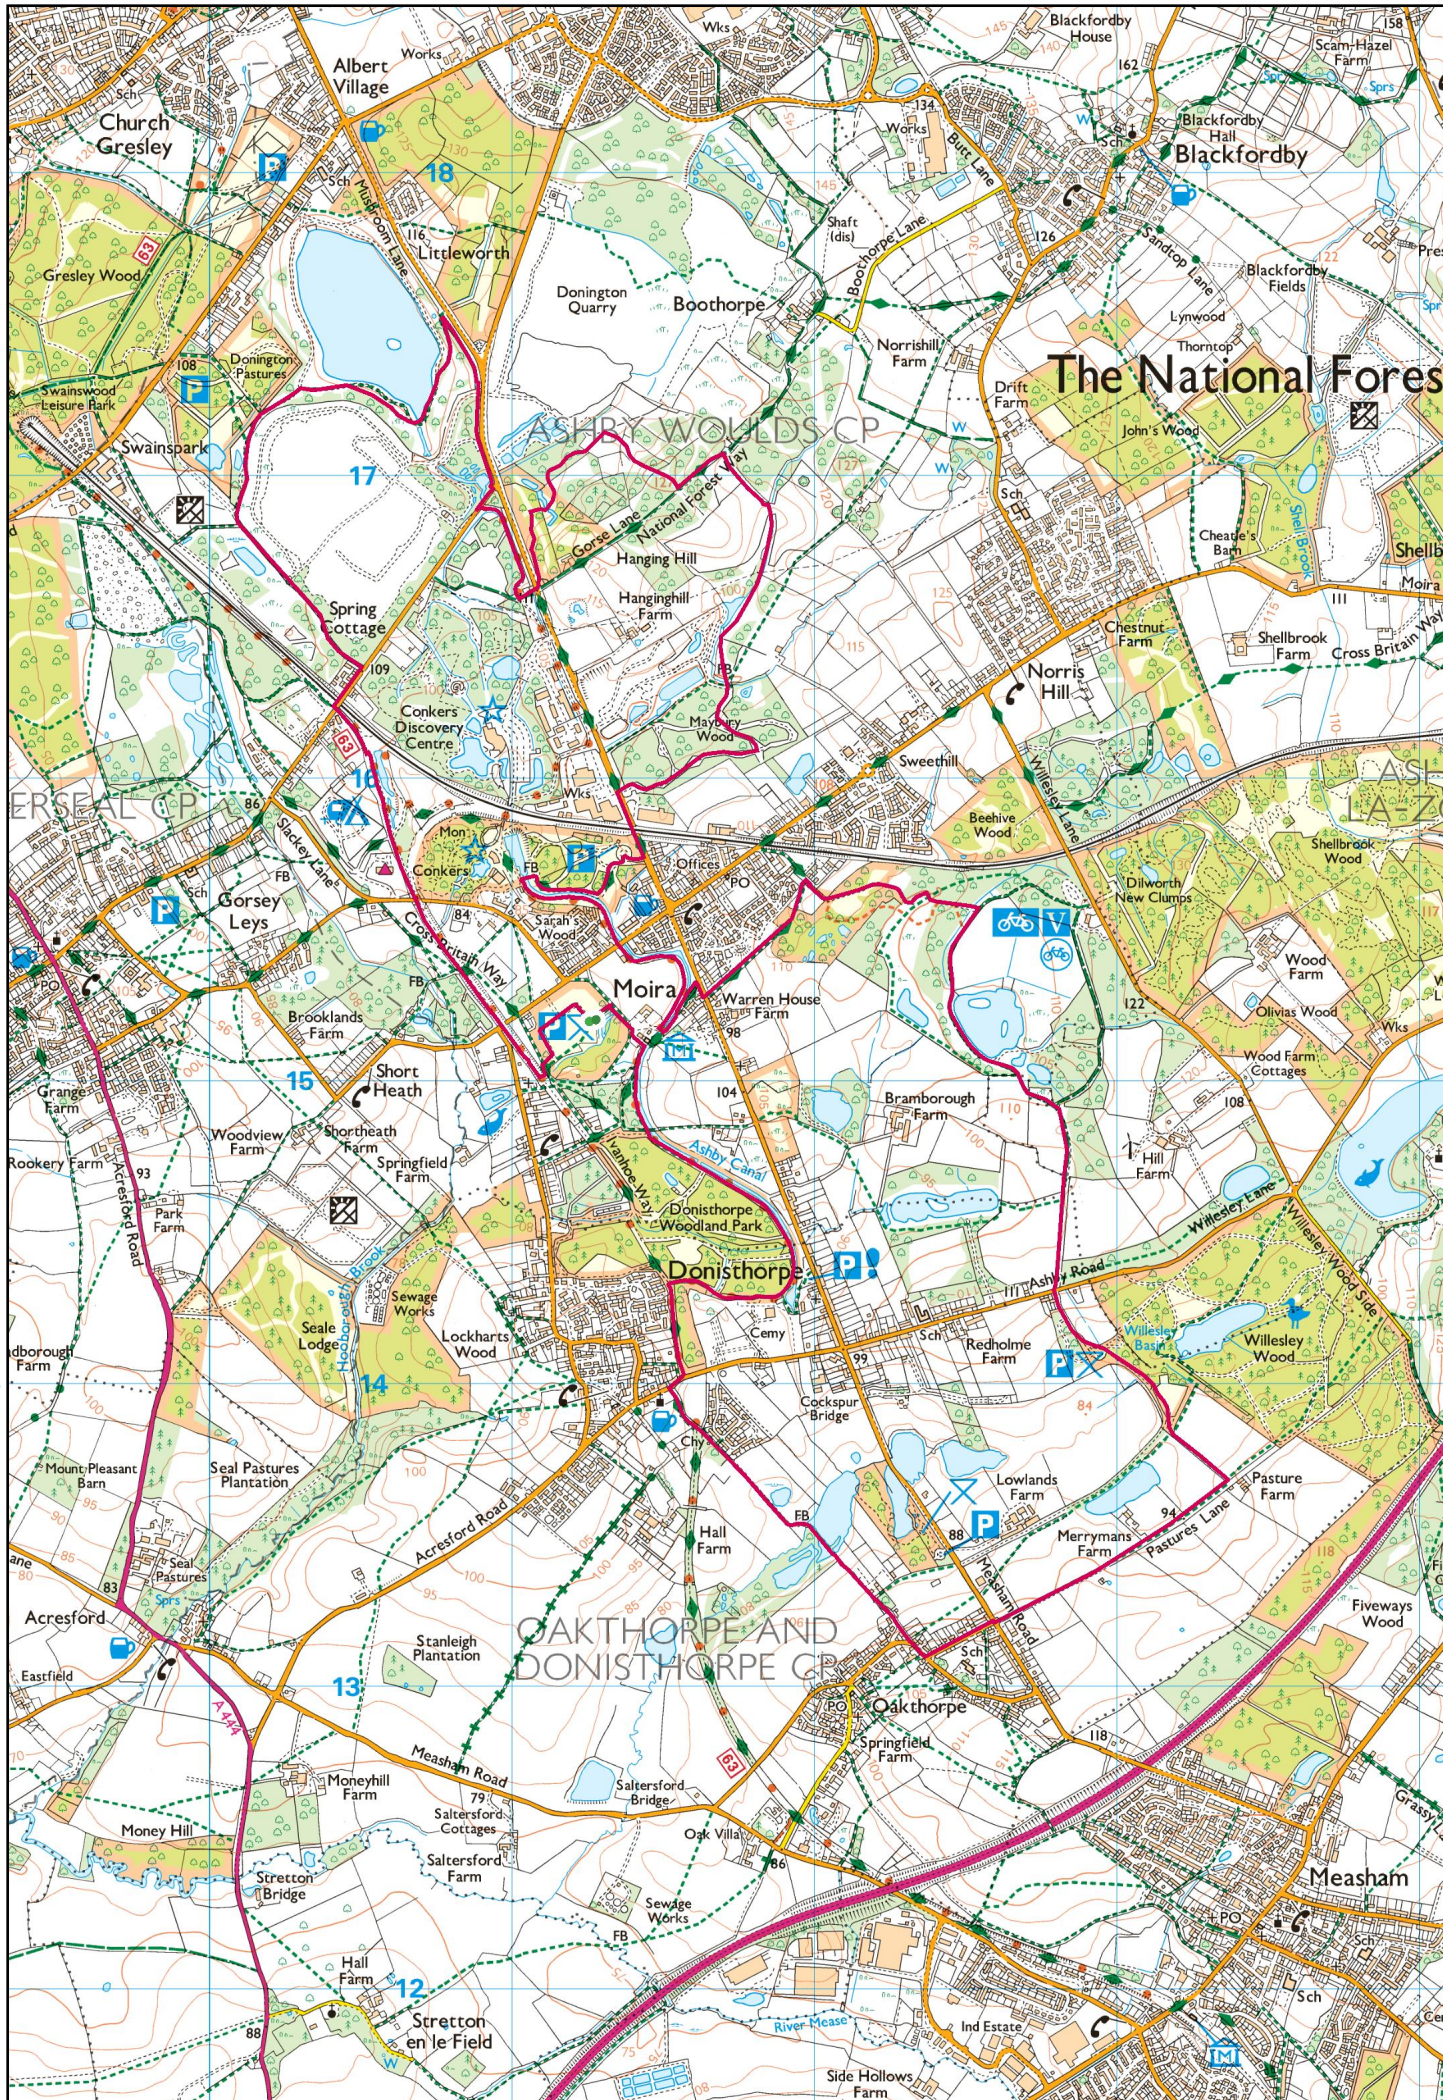

30

31

SK

32

33

34

18

17

16

15

SK

14

13

12

HEART OF THE FOREST TRAIL FULL CIRCUIT WITH BOOTHORPE & FEANEDOCK 2024